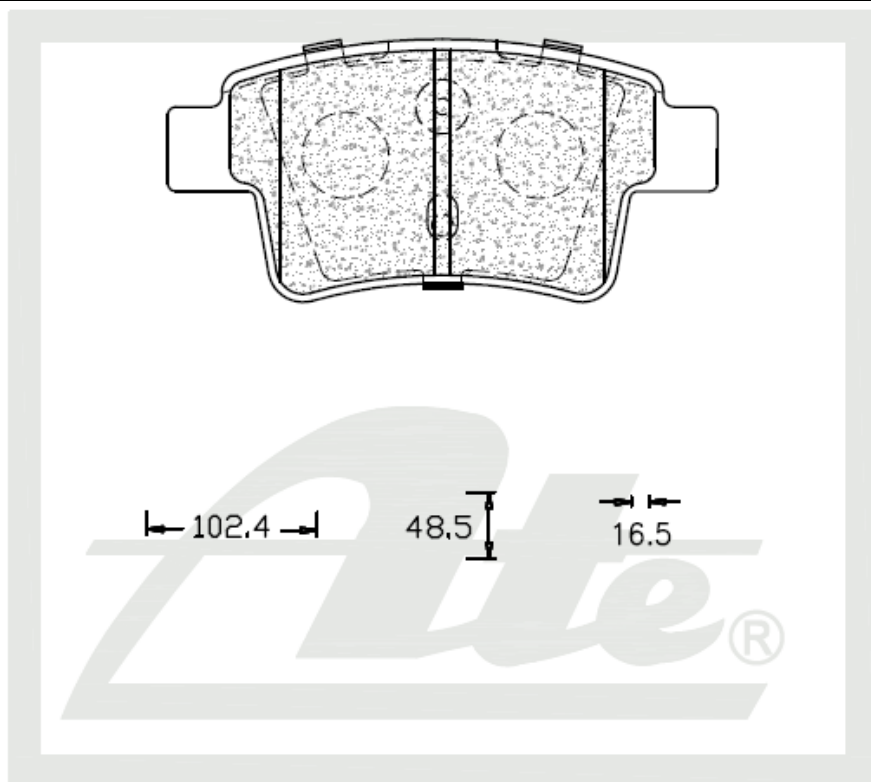

ATE1459

NEW PART NUMBER

Drawing

Details of New Part

Brake Pad – Rear

Product Dimensions

Length – 102.4mm

Height – 48.5mm

Thickness – 16.5mm

Package Dimensions

Weight – 1918g

L – 150mm

W – 110mm

H – 55mm